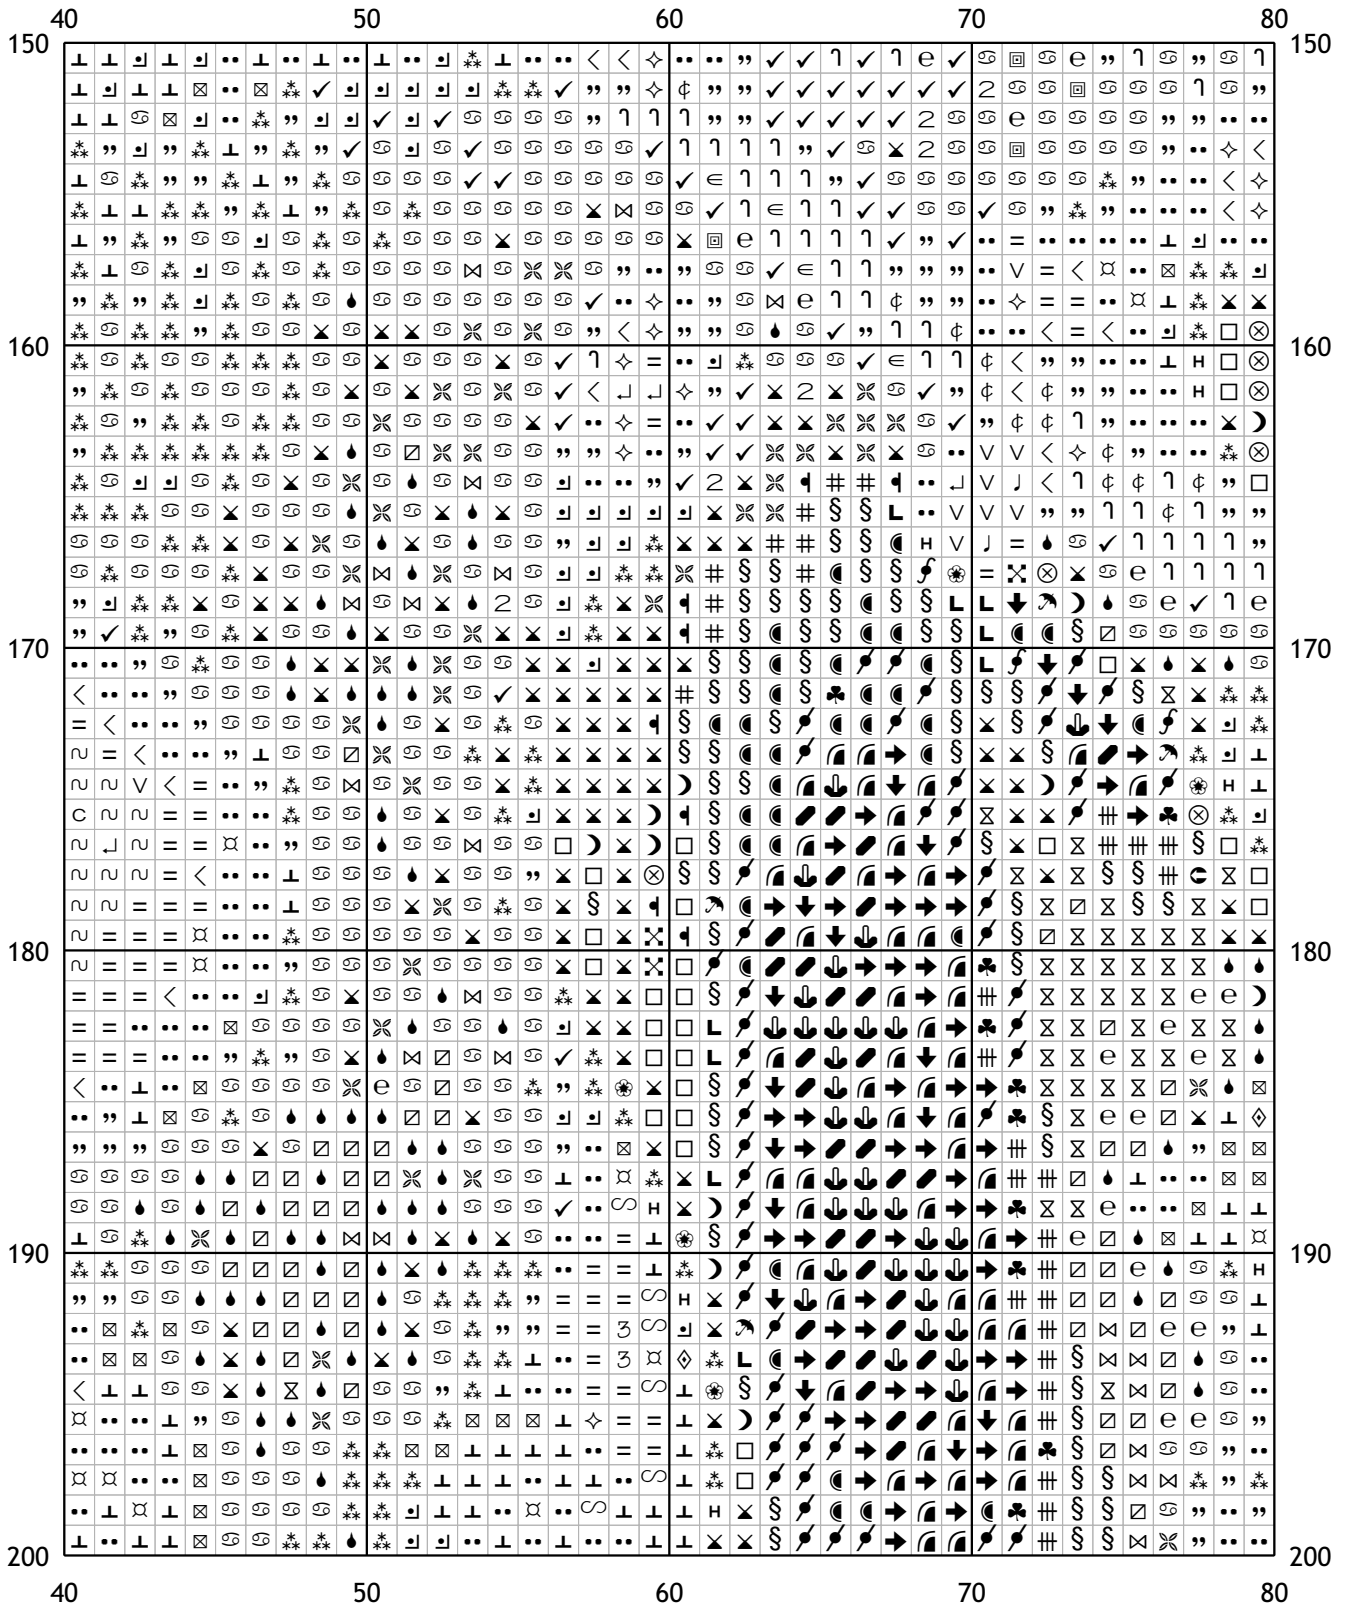

Схема для вышивания крестом

Каталог: igolki.net

Код схемы: amsovtsmot

Название: цветы

Оттенков: 67

Размер: 250x250 стежков.

Разбивка схемы: 7x5 страниц

Версия процессора: 0.2.0

40	50	60	70	80
100	100	100	100	100
110	110	110	110	110
120	120	120	120	120
130	130	130	130	130
140	140	140	140	140
150	150	150	150	150

80	90	100	110	120	
100	110	120	130	140	
150	80	90	100	110	120

120	130	140	150	160
100				100
110				110
120				120
130				130
140				140
150				150
120	130	140	150	160

80	90	100	110	120
150	160	170	180	190
200	210	220	230	240
80	90	100	110	120

The image displays a 100x100 grid of symbols used for cross-stitching. The grid is organized into a 10x10 layout of larger blocks, each measuring 10x10 cells. The columns are labeled at the top and bottom with the numbers 120, 130, 140, 150, and 160. The rows are labeled on the left and right with the numbers 150, 160, 170, 180, 190, and 200. Each cell in the grid contains a unique symbol, including various geometric shapes (squares, circles, triangles, diamonds), floral motifs (flowers, leaves, vines), and abstract patterns (dots, lines, zig-zags). The symbols are arranged in a way that suggests a larger, repeating pattern when stitched together.